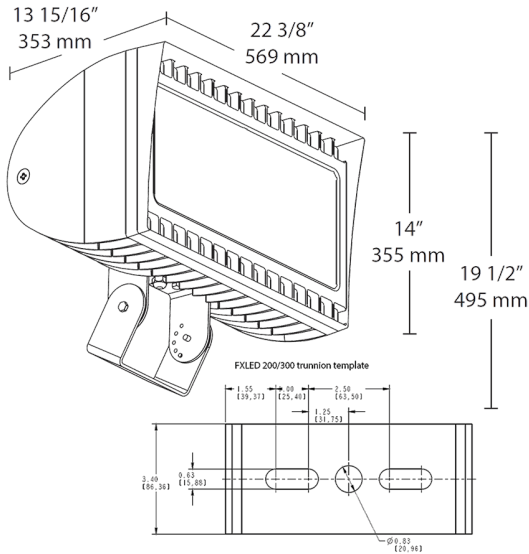

Technical Specifications (continued)

Other

FTC Country of Origin:

This product was assembled in the USA by RAB using imported components.

Buy American Act Compliance:

This product complies with the Buy American Act.

Dimensions

Features

- 300W replaces 1000 MH floodlights
- 100,000-hour LED lifespan
- 5-year No Compromise Warranty

Ordering Matrix

Family	Wattage	Mounting	Color Temp	NEMA Type	Finish	Driver Options	Options
FXLED	300	T					
	200 = 200W 300 = 300W	SF = Slipfitter T = Trunnion	Blank = 5000K (Cool) N = 4000K (Neutral) Y = 3000K (Warm)	Blank = 7H x 6V B64 = 6H x 4V B55 = 5H x 5V B33 = 3H x 3V B46 = 4H x 6V	Blank = Bronze W = White	Blank = 120V /480 = 480V /BL = Bi-Level (Slipfitters only) /D10 = 0-10V Dimming	Blank = No option /PCS = 120V Swivel /PCS2 = 277V Swivel /PCT = 120-277V Twistlock /PCT4 = 480V Twistlock /PCS4 = 480V Swivel /LC = Lightcloud® Controller